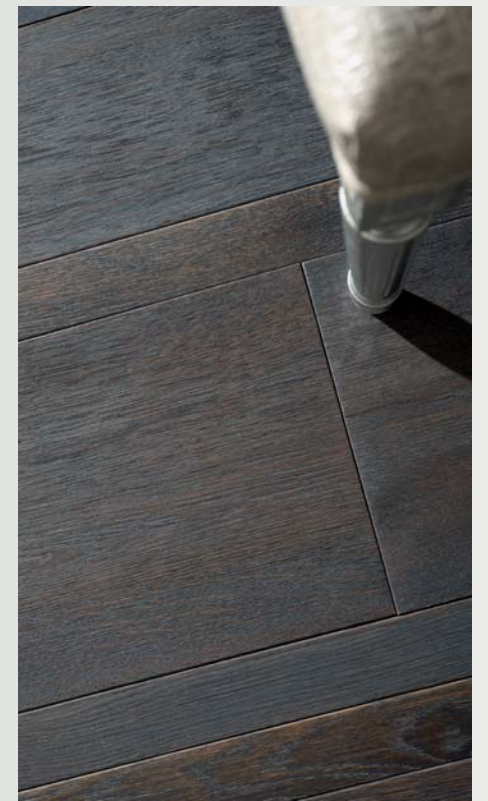

A close-up photograph of a forest floor. The scene is dominated by green ferns in the foreground, with some fronds showing a bright yellow-green hue, possibly due to sunlight or a specific species. The ferns are growing on and around grey, moss-covered rocks. The background is a soft-focus forest floor covered with brown, fallen leaves and more greenery. The overall lighting is natural and soft, creating a serene and natural atmosphere.

Atlantide

Utopia

Olimpia

Avalon

Vesuvio

Paradiso

Eldorado

Eldorado